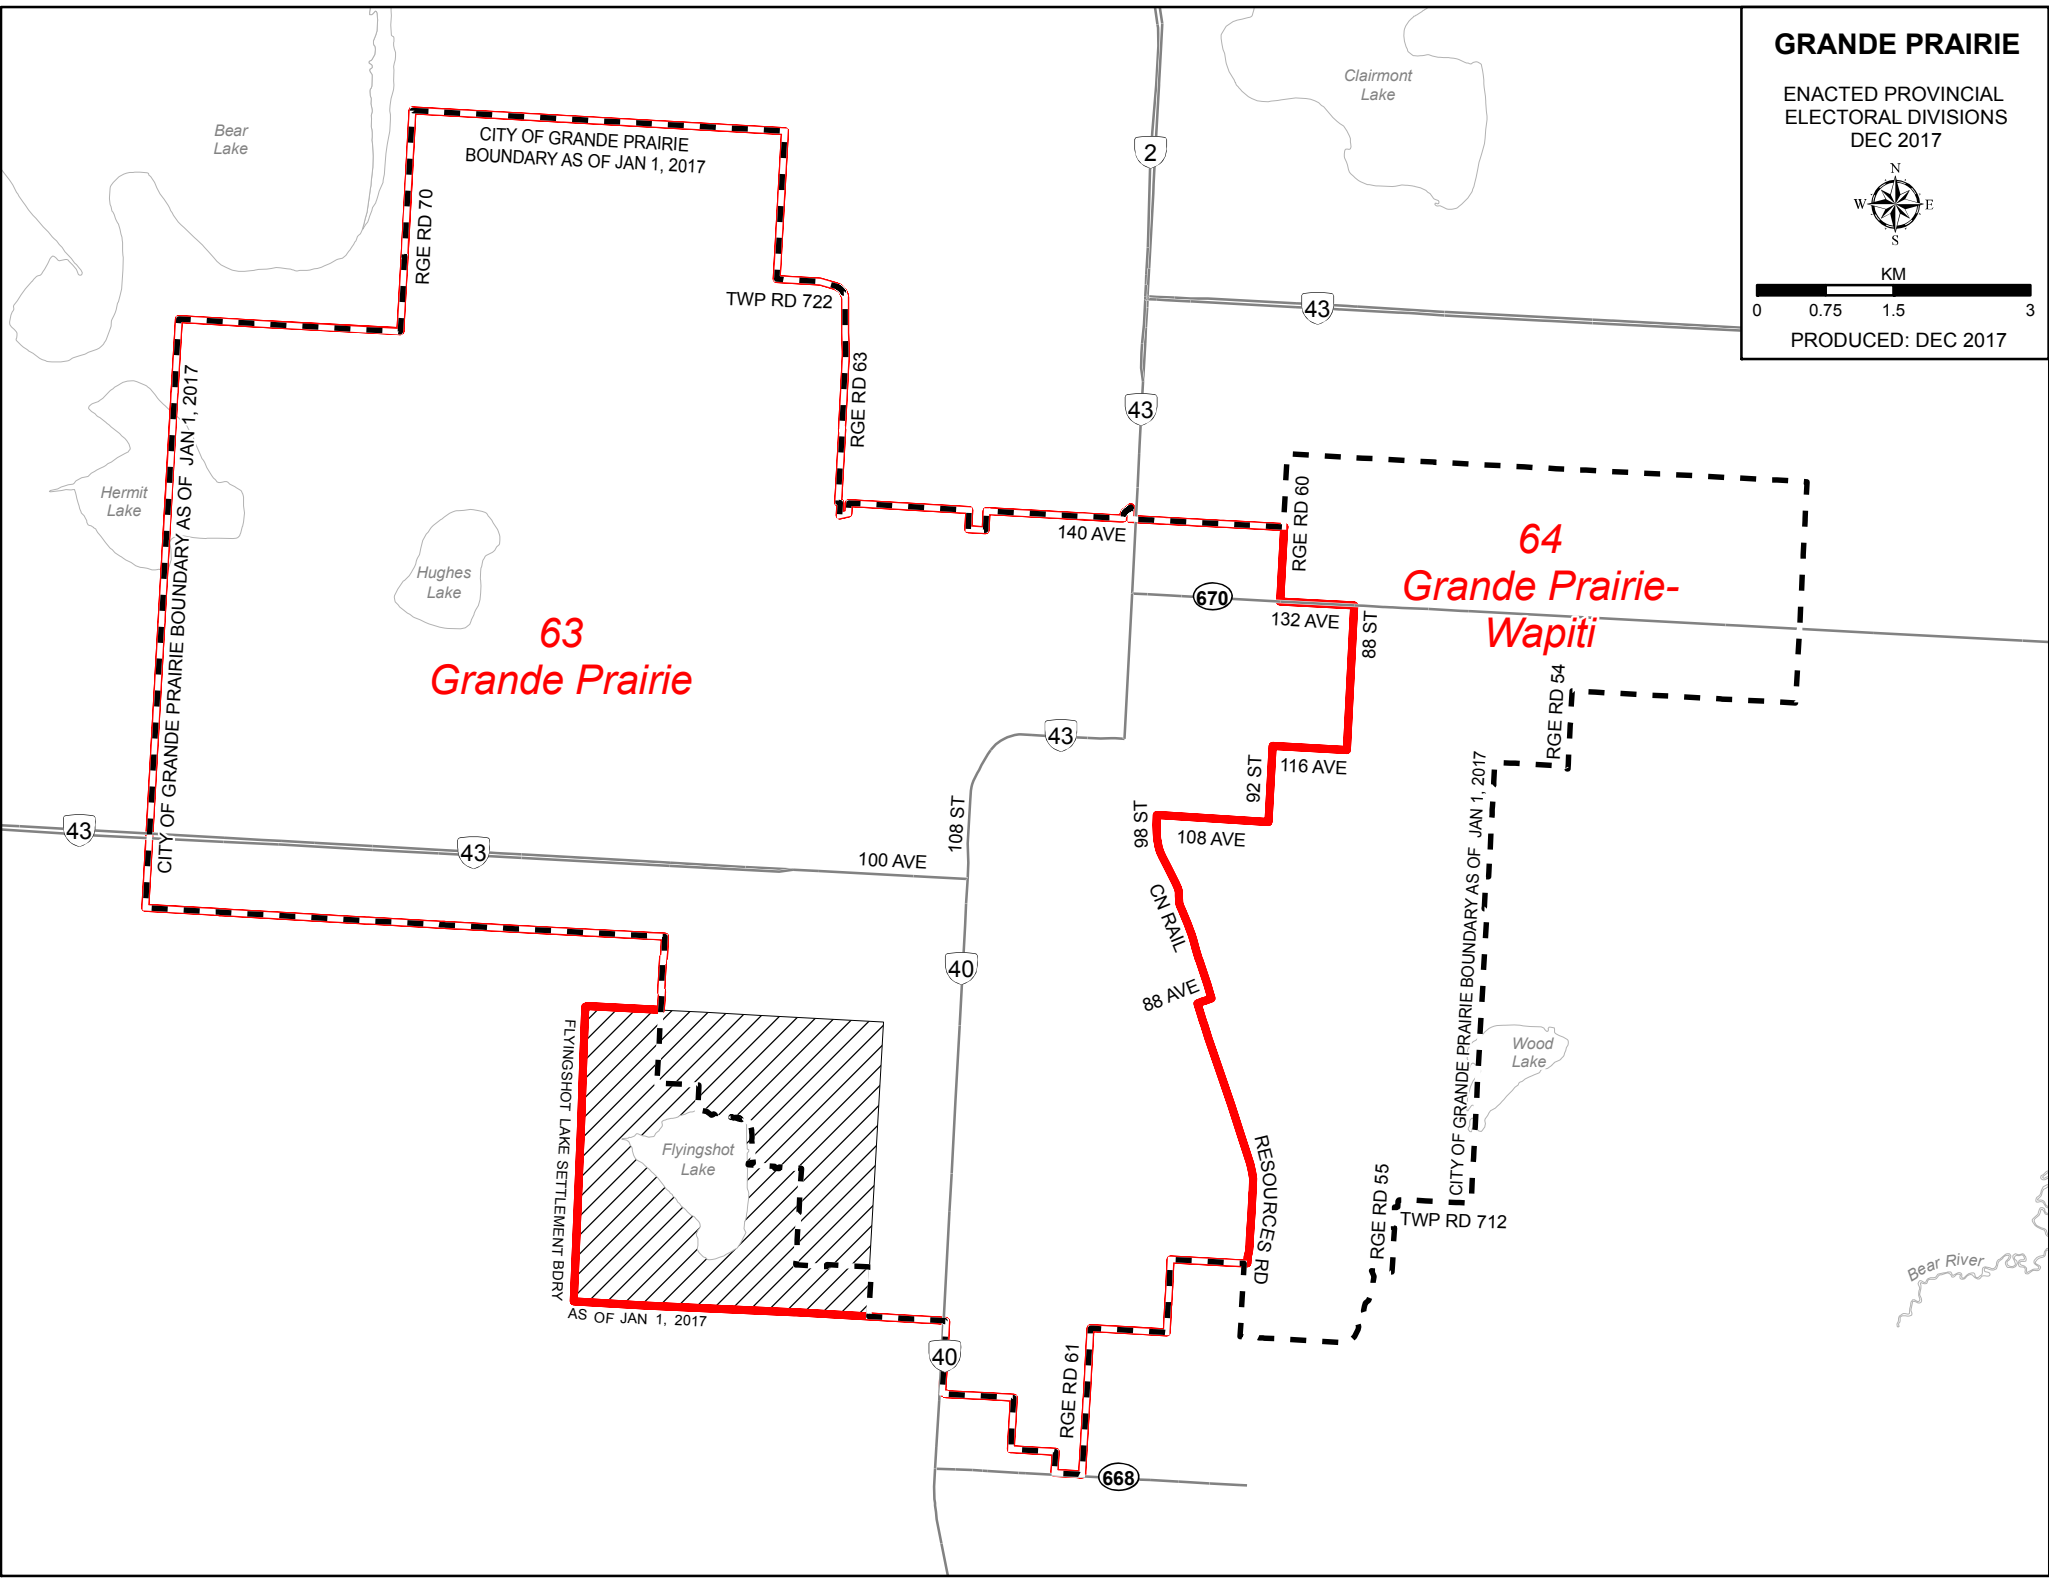

# GRANDE PRAIRIE

ENACTED PROVINCIAL  
ELECTORAL DIVISIONS  
DEC 2017

PRODUCED: DEC 2017

**63**  
*Grande Prairie*

**64**  
*Grande Prairie-  
Wapiti*

CITY OF GRANDE PRAIRIE BOUNDARY AS OF JAN 1, 2017

CITY OF GRANDE PRAIRIE  
BOUNDARY AS OF JAN 1, 2017

FLYINGSHOT LAKE SETTLEMENT BDRY  
AS OF JAN 1, 2017

CITY OF GRANDE PRAIRIE BOUNDARY AS OF JAN 1, 2017