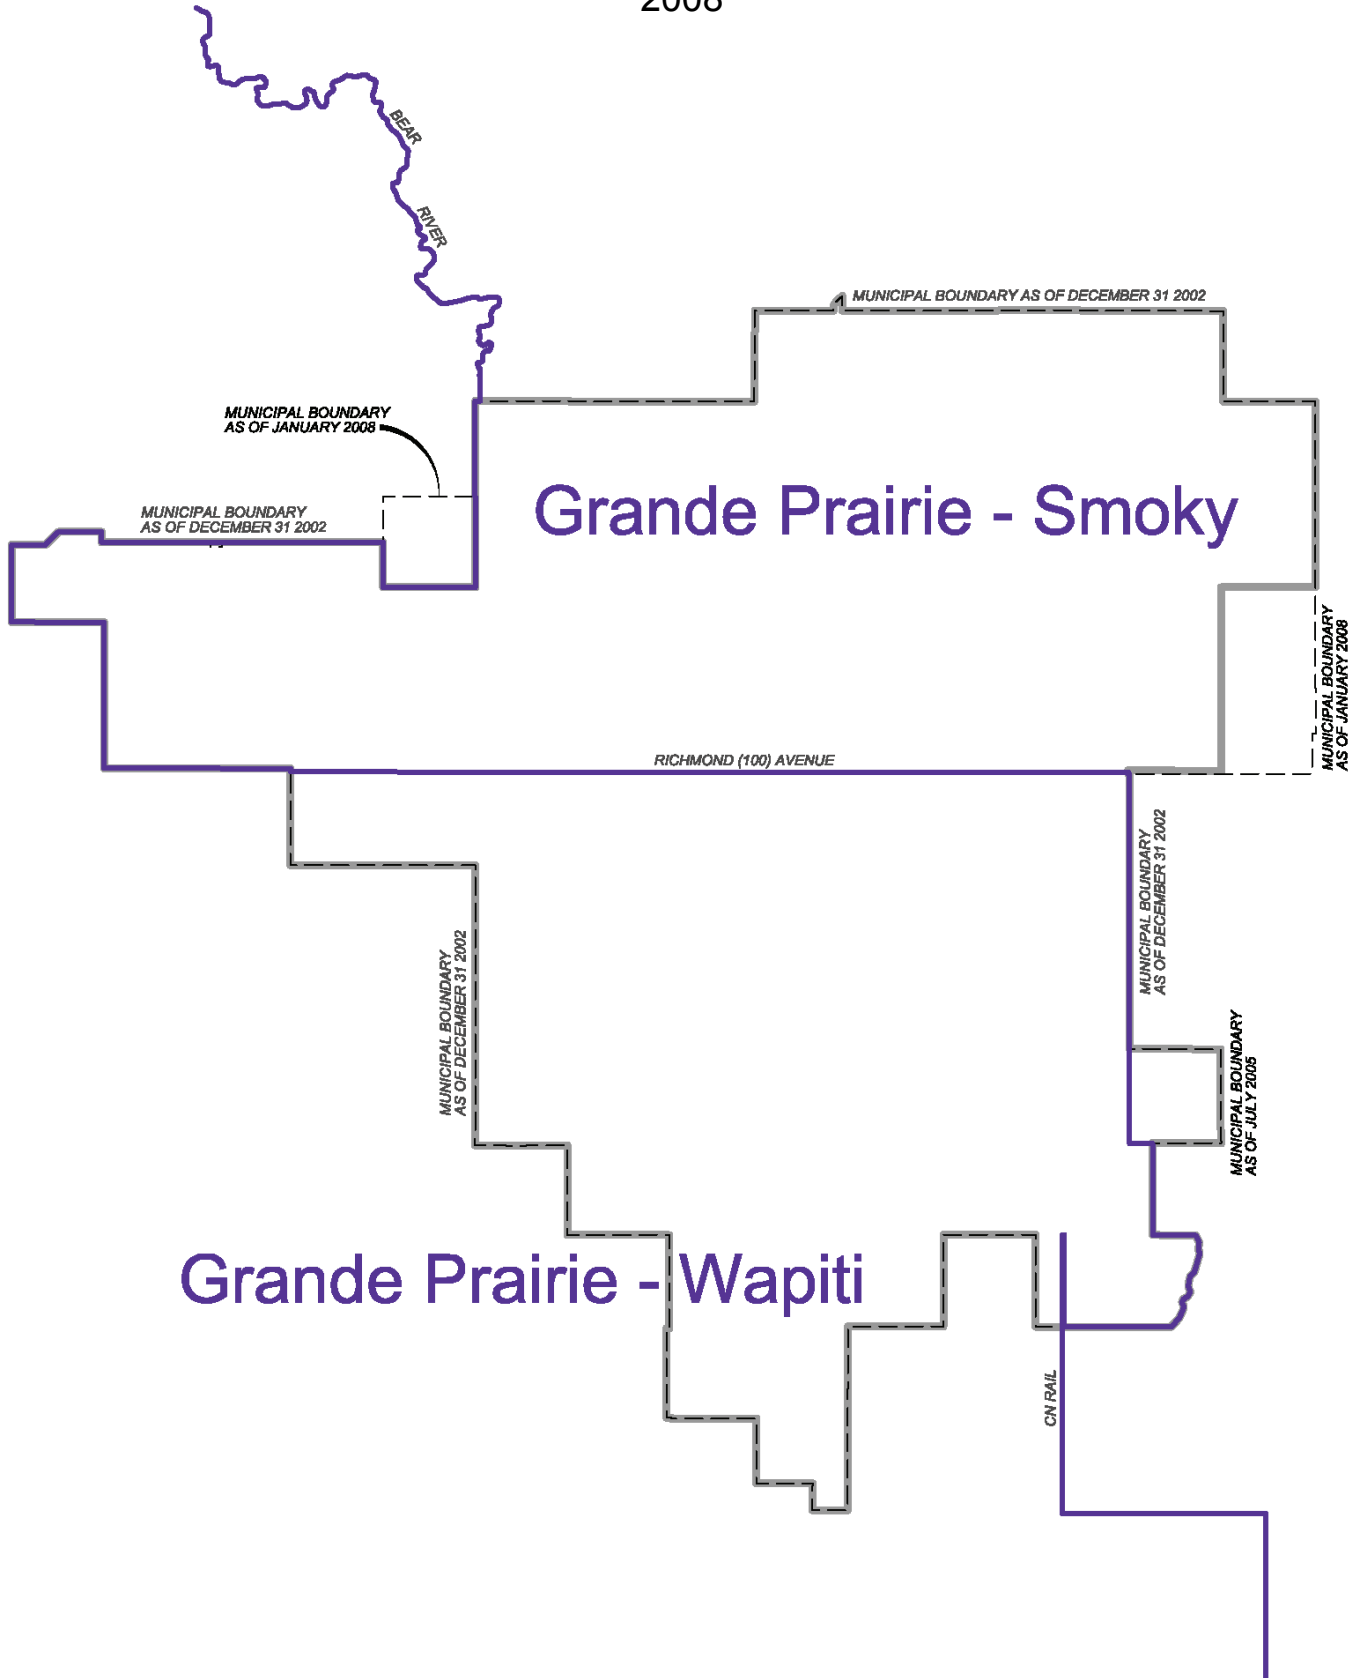

MAPS

- Calgary
- Edmonton
- Grande Prairie and Area
- Lethbridge and Area
- Medicine Hat and Area
- Red Deer and Area
- St. Albert and Area
- Sherwood Park and Area
- Alberta

CALGARY

PROVINCIAL ELECTORAL DIVISIONS 2008

EDMONTON

PROVINCIAL ELECTORAL DIVISIONS 2008

GRANDE PRAIRIE AND AREA

PROVINCIAL ELECTORAL DIVISIONS

2008

LETHBRIDGE AND AREA

PROVINCIAL ELECTORAL DIVISIONS

2008

MEDICINE HAT AND AREA

PROVINCIAL ELECTORAL DIVISIONS

2008

Cypress - Medicine Hat

RED DEER AND AREA

PROVINCIAL ELECTORAL DIVISIONS

2008

ST. ALBERT AND AREA