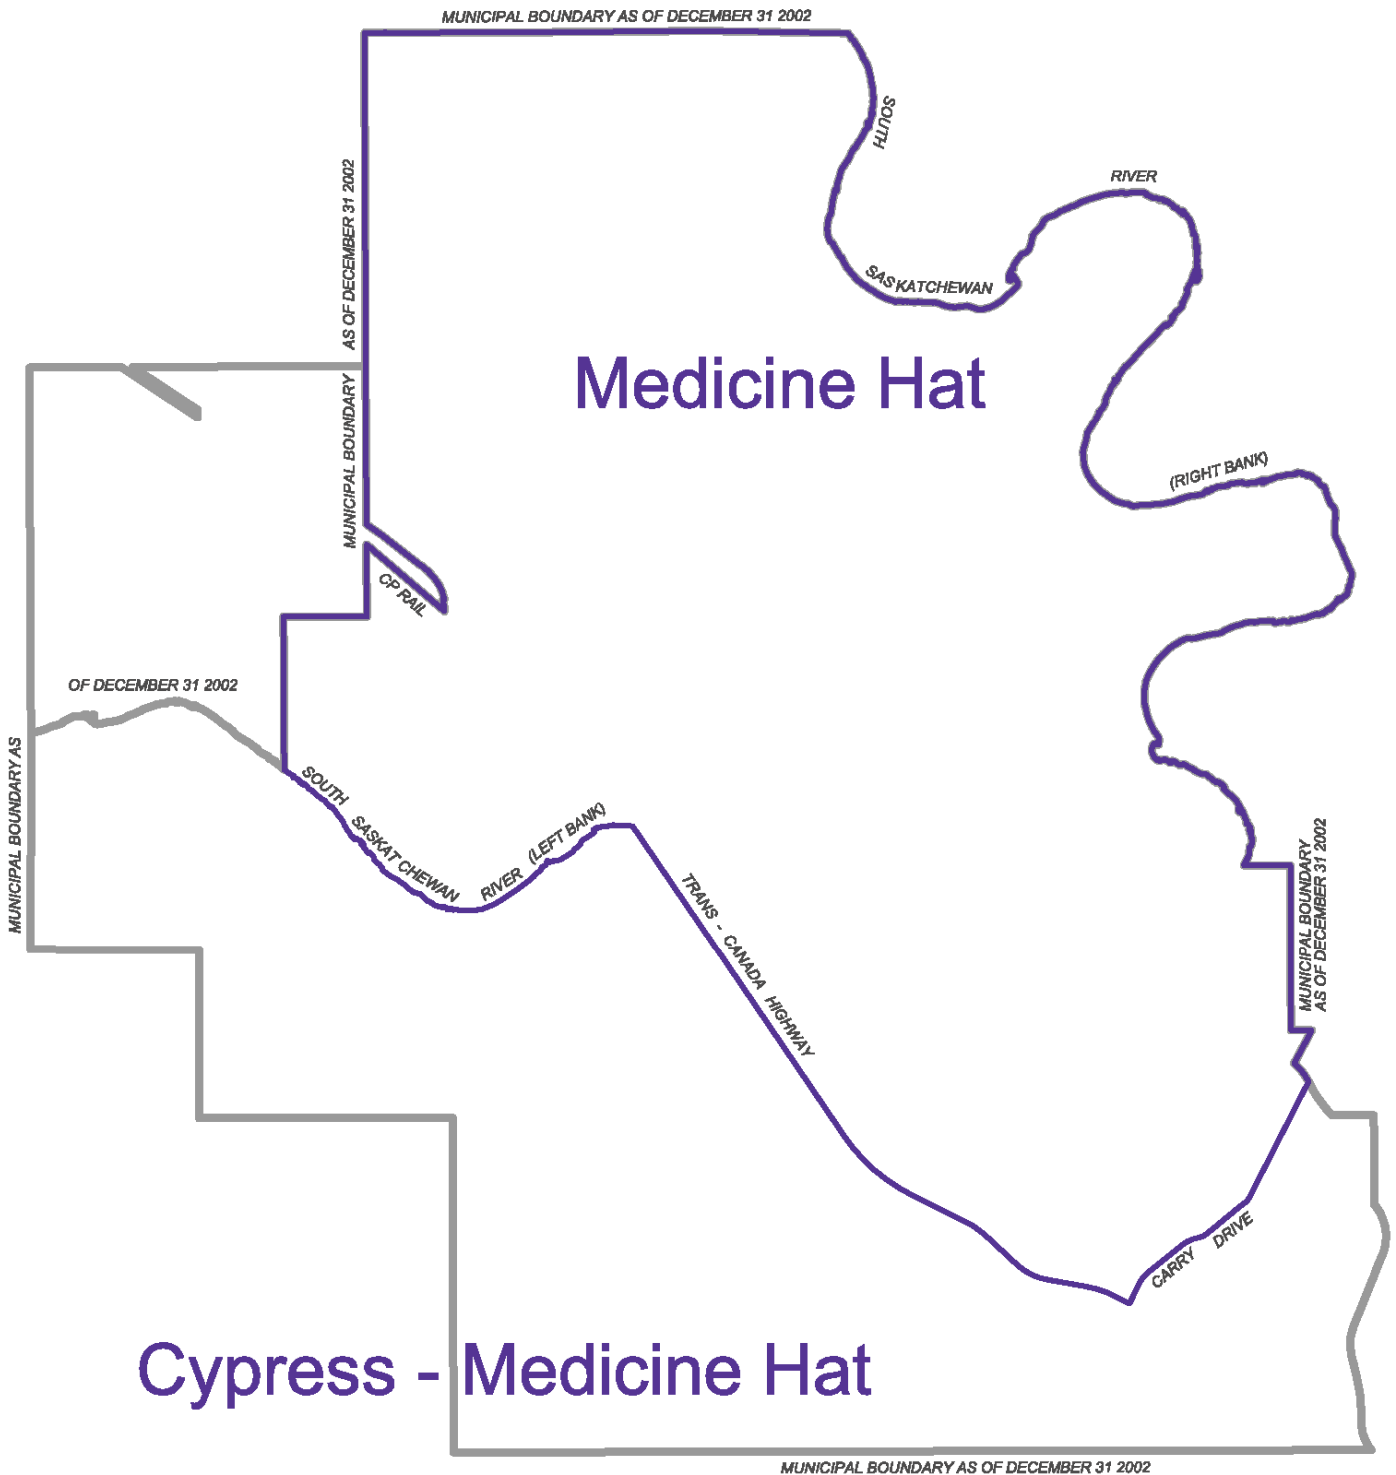

MAPS

- Calgary
- Edmonton
- Grande Prairie and Area
- Lethbridge and Area
- Medicine Hat and Area
- Red Deer and Area
- St. Albert and Area
- Sherwood Park and Area
- Alberta

CALGARY

PROVINCIAL ELECTORAL DIVISIONS 2008

EDMONTON

PROVINCIAL ELECTORAL DIVISIONS 2008

GRANDE PRAIRIE AND AREA

PROVINCIAL ELECTORAL DIVISIONS

2008

LETHBRIDGE AND AREA

PROVINCIAL ELECTORAL DIVISIONS

2008

MEDICINE HAT AND AREA

PROVINCIAL ELECTORAL DIVISIONS

2008

Cypress - Medicine Hat

RED DEER AND AREA

PROVINCIAL ELECTORAL DIVISIONS

2008

ST. ALBERT AND AREA