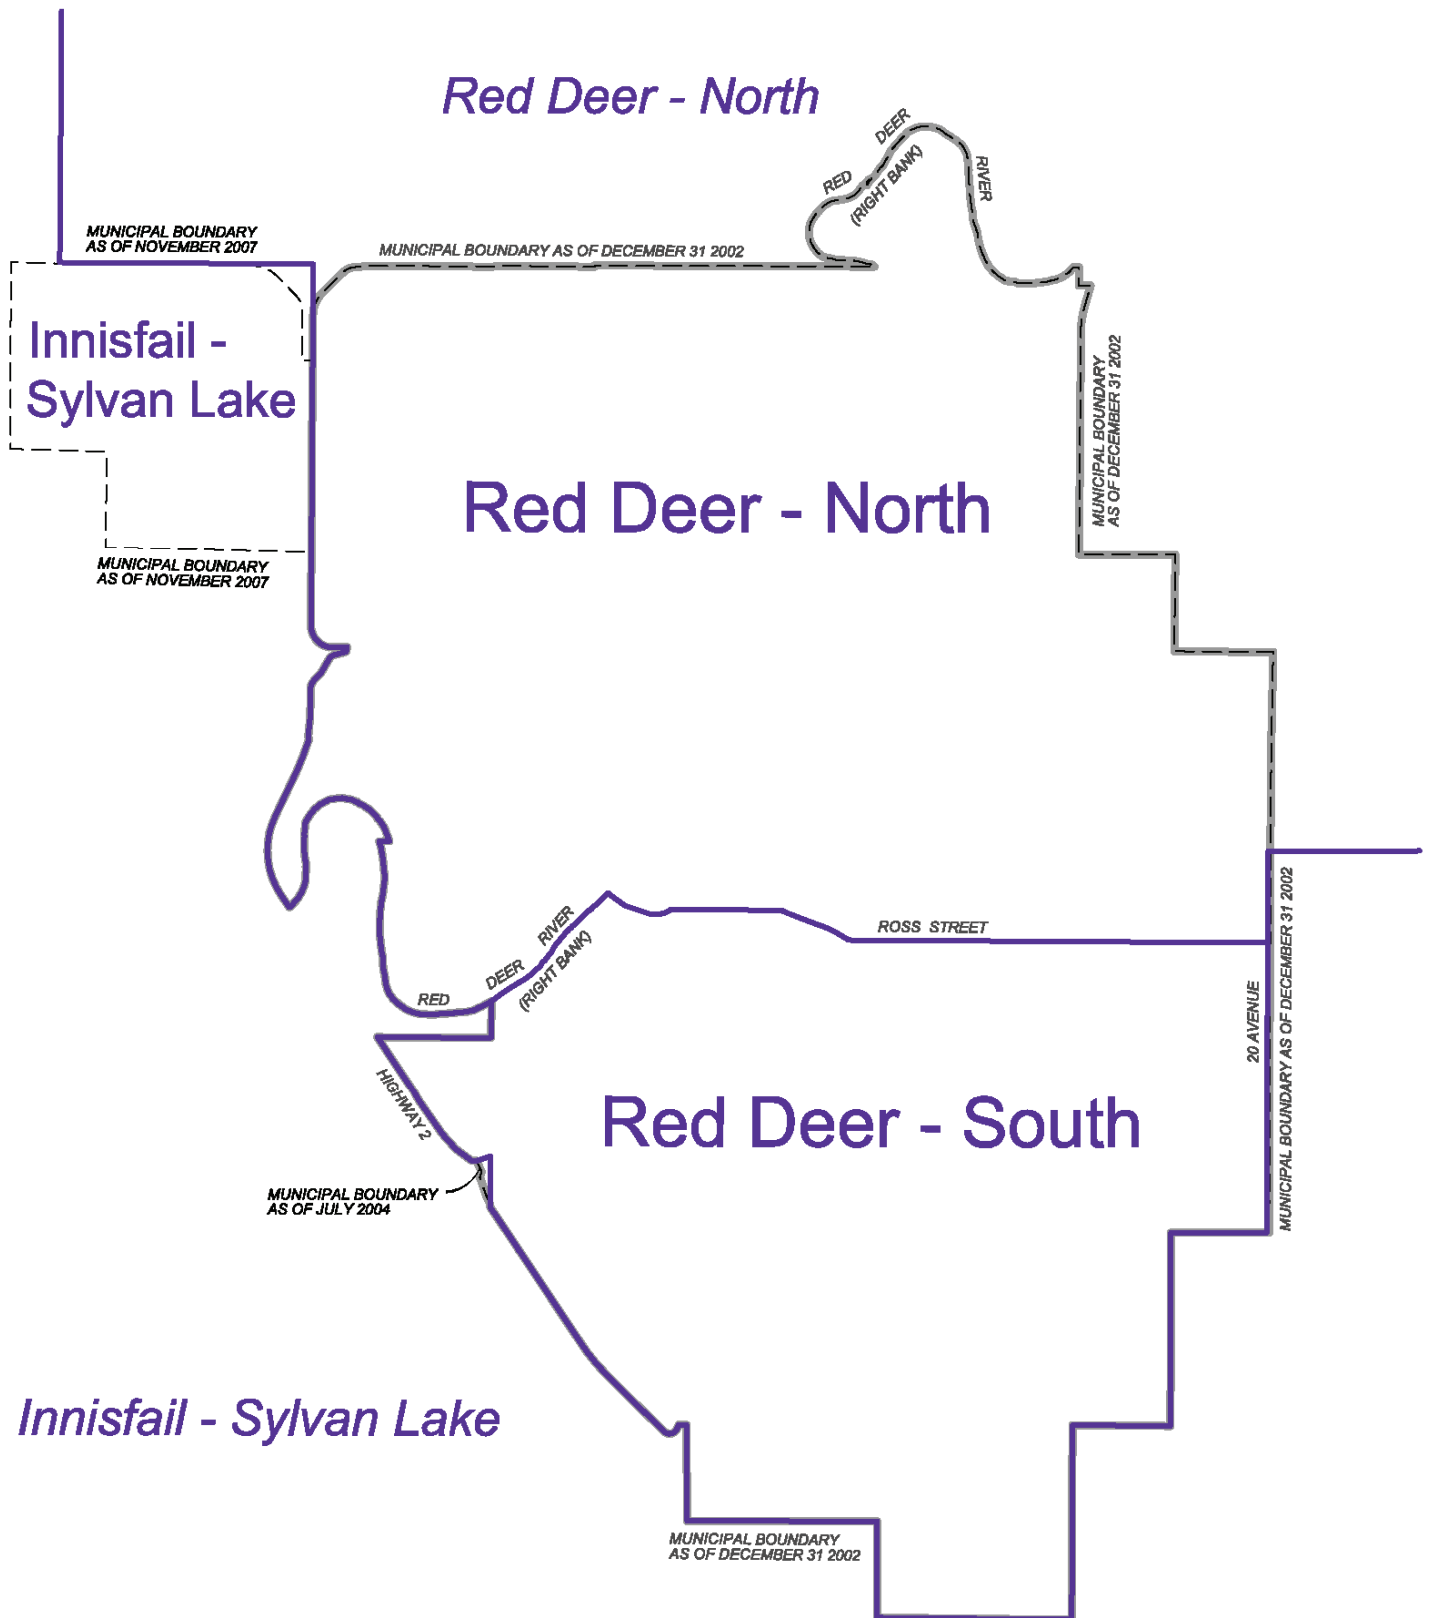

MAPS

- Calgary
- Edmonton
- Grande Prairie and Area
- Lethbridge and Area
- Medicine Hat and Area
- Red Deer and Area
- St. Albert and Area
- Sherwood Park and Area
- Alberta

CALGARY

PROVINCIAL ELECTORAL DIVISIONS 2008

EDMONTON

PROVINCIAL ELECTORAL DIVISIONS 2008

GRANDE PRAIRIE AND AREA

PROVINCIAL ELECTORAL DIVISIONS

2008

LETHBRIDGE AND AREA

PROVINCIAL ELECTORAL DIVISIONS

2008

MEDICINE HAT AND AREA

PROVINCIAL ELECTORAL DIVISIONS

2008

Cypress - Medicine Hat

RED DEER AND AREA

PROVINCIAL ELECTORAL DIVISIONS

2008

ST. ALBERT AND AREA