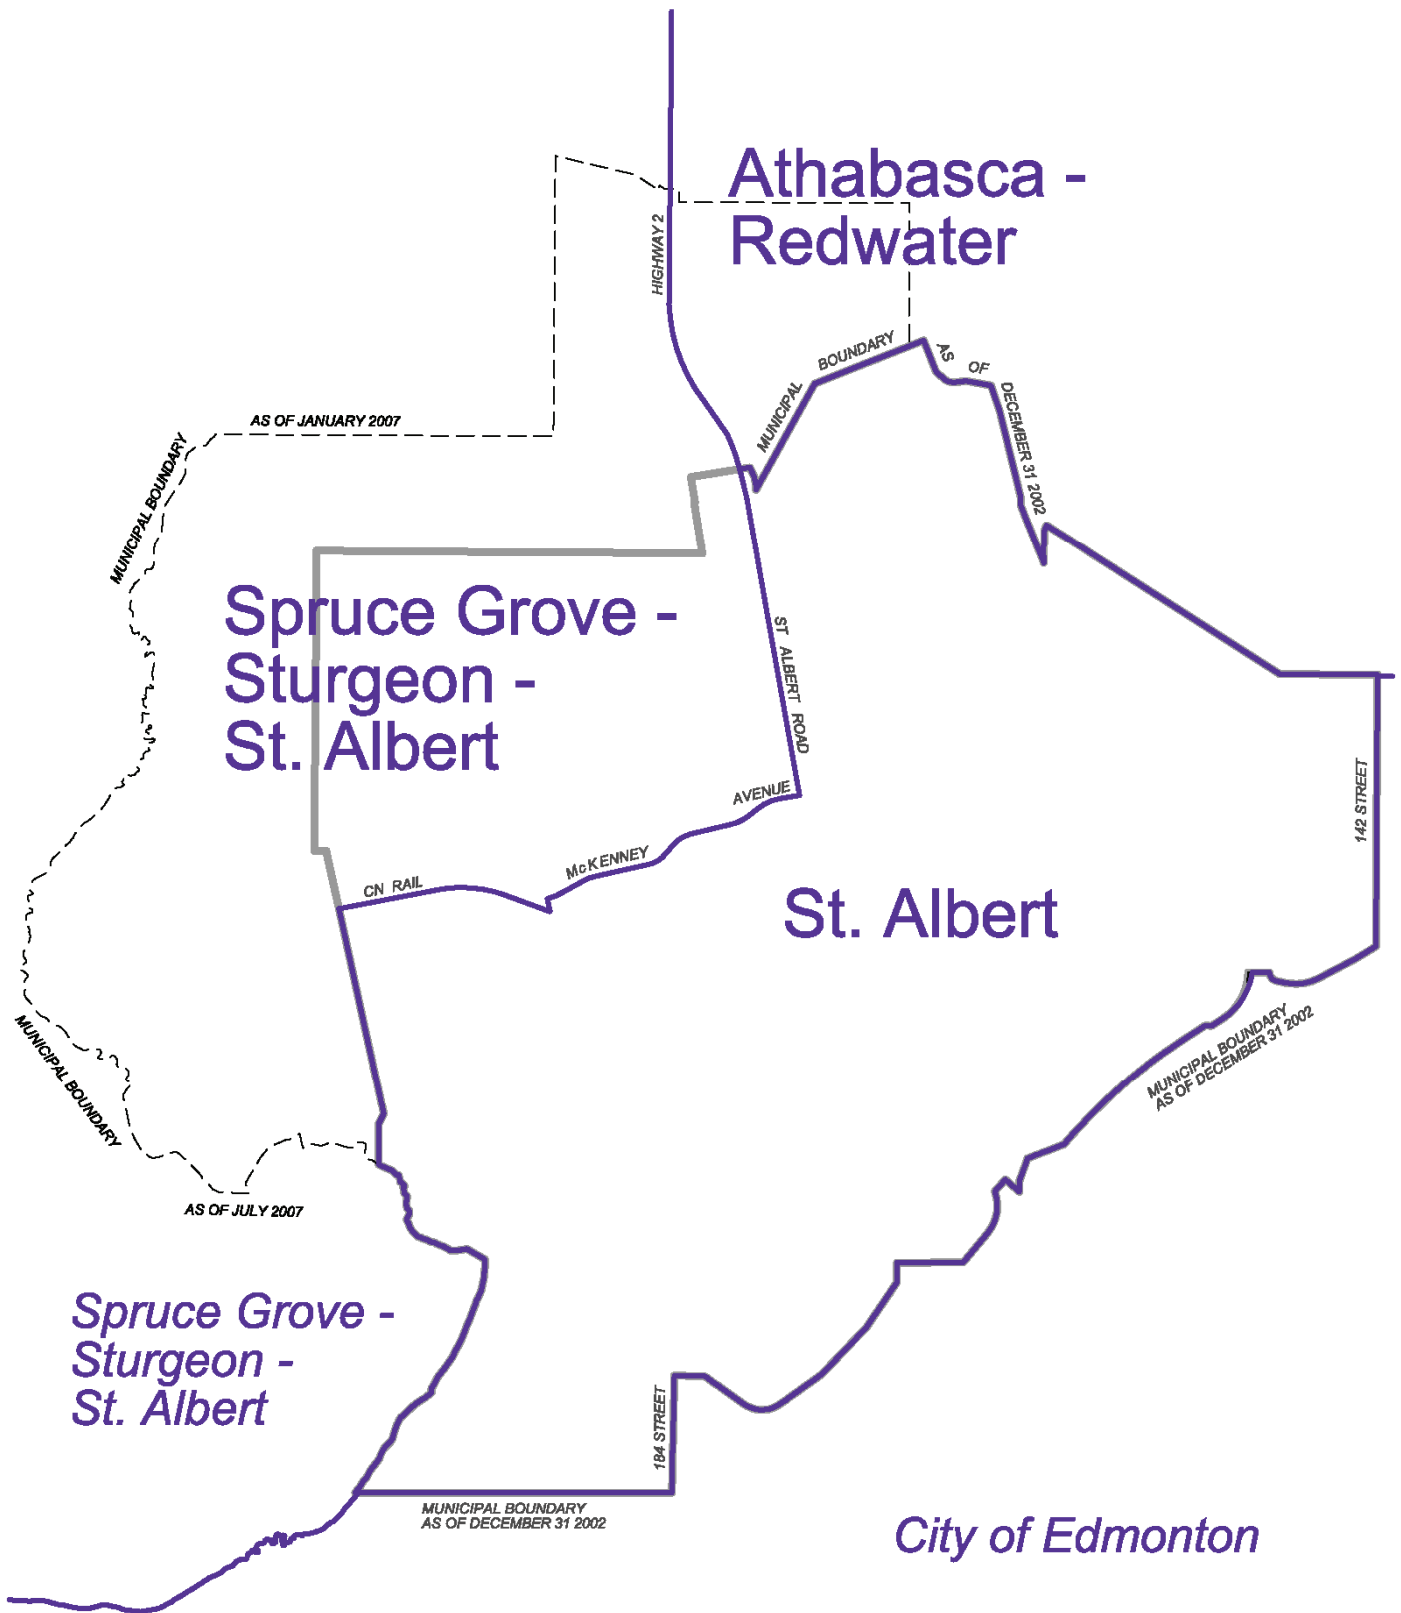

ST. ALBERT AND AREA

PROVINCIAL ELECTORAL DIVISIONS

2008