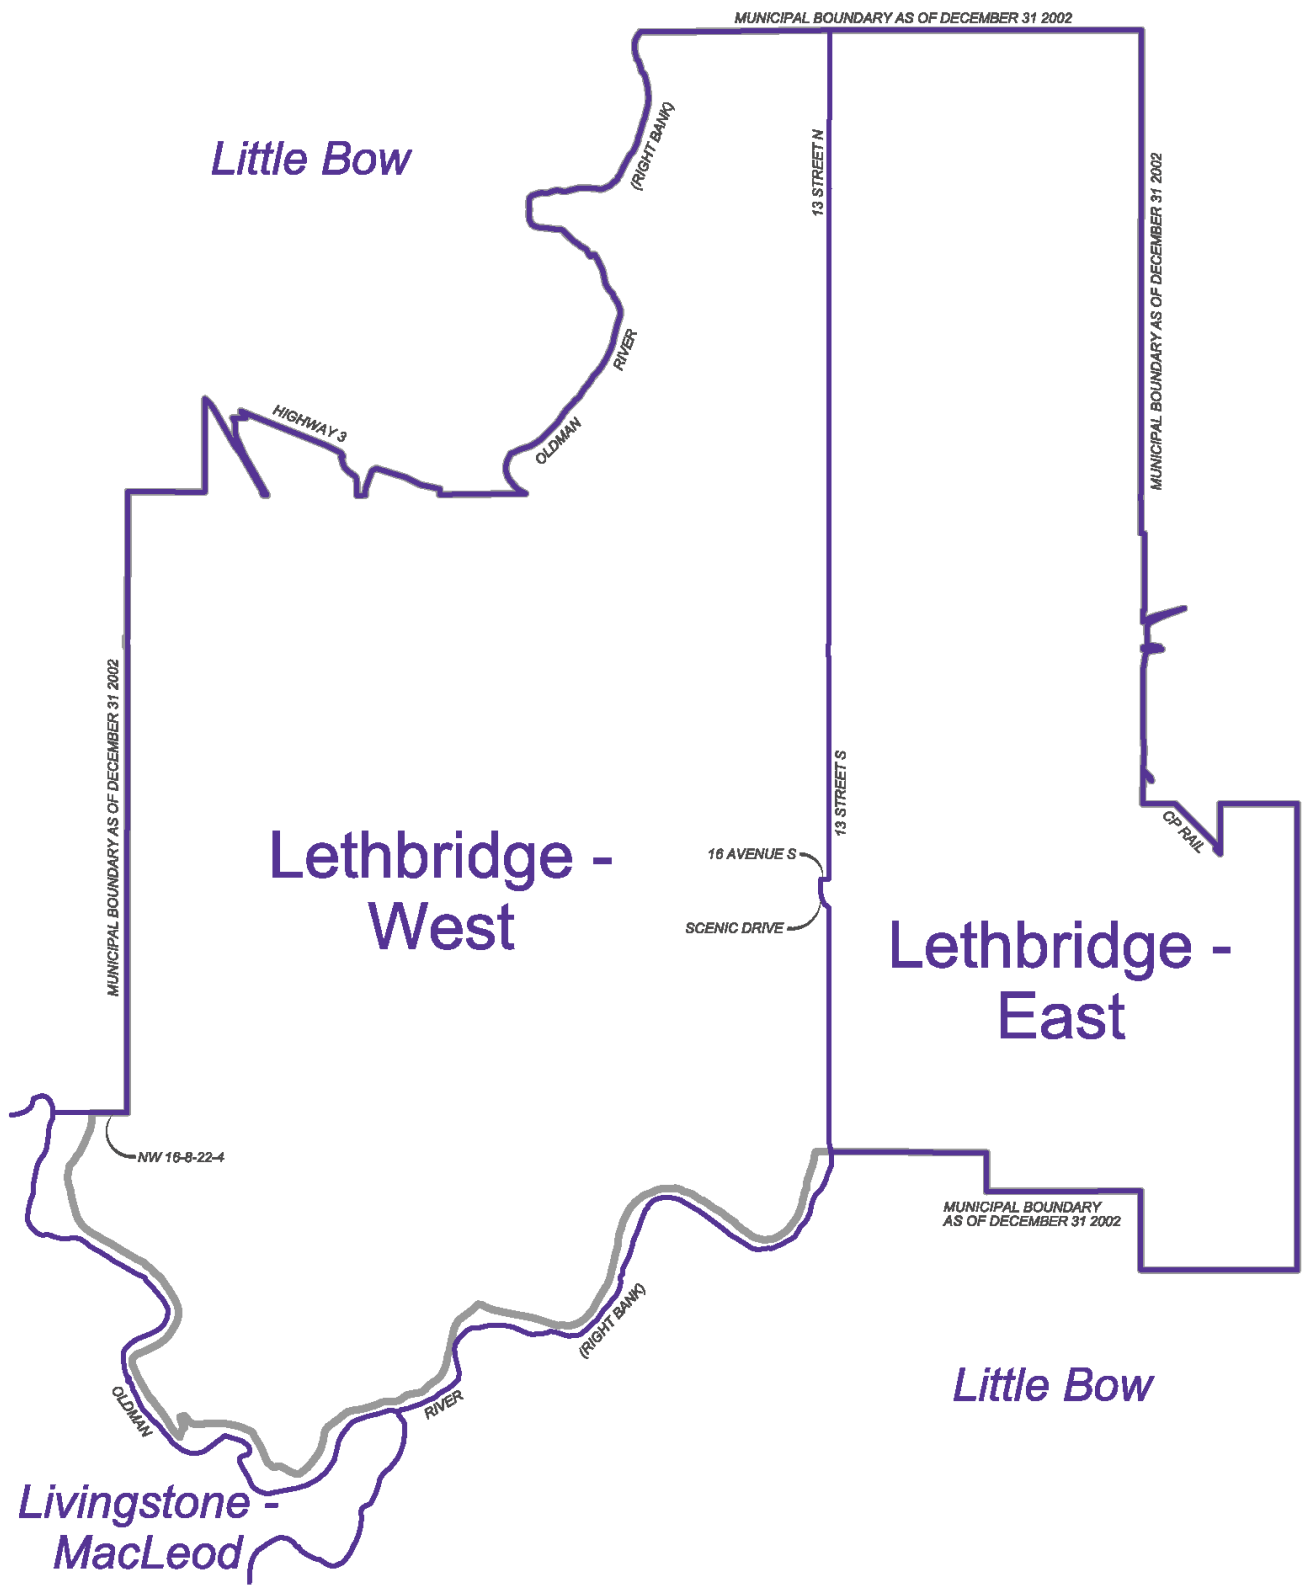

MAPS

- Calgary
- Edmonton
- Grande Prairie and Area
- Lethbridge and Area
- Medicine Hat and Area
- Red Deer and Area
- St. Albert and Area
- Sherwood Park and Area
- Alberta

CALGARY

PROVINCIAL ELECTORAL DIVISIONS 2008

EDMONTON

PROVINCIAL ELECTORAL DIVISIONS 2008

GRANDE PRAIRIE AND AREA

PROVINCIAL ELECTORAL DIVISIONS

2008

LETHBRIDGE AND AREA

PROVINCIAL ELECTORAL DIVISIONS

2008

MEDICINE HAT AND AREA

PROVINCIAL ELECTORAL DIVISIONS

2008

Cypress - Medicine Hat

RED DEER AND AREA

PROVINCIAL ELECTORAL DIVISIONS

2008

ST. ALBERT AND AREA